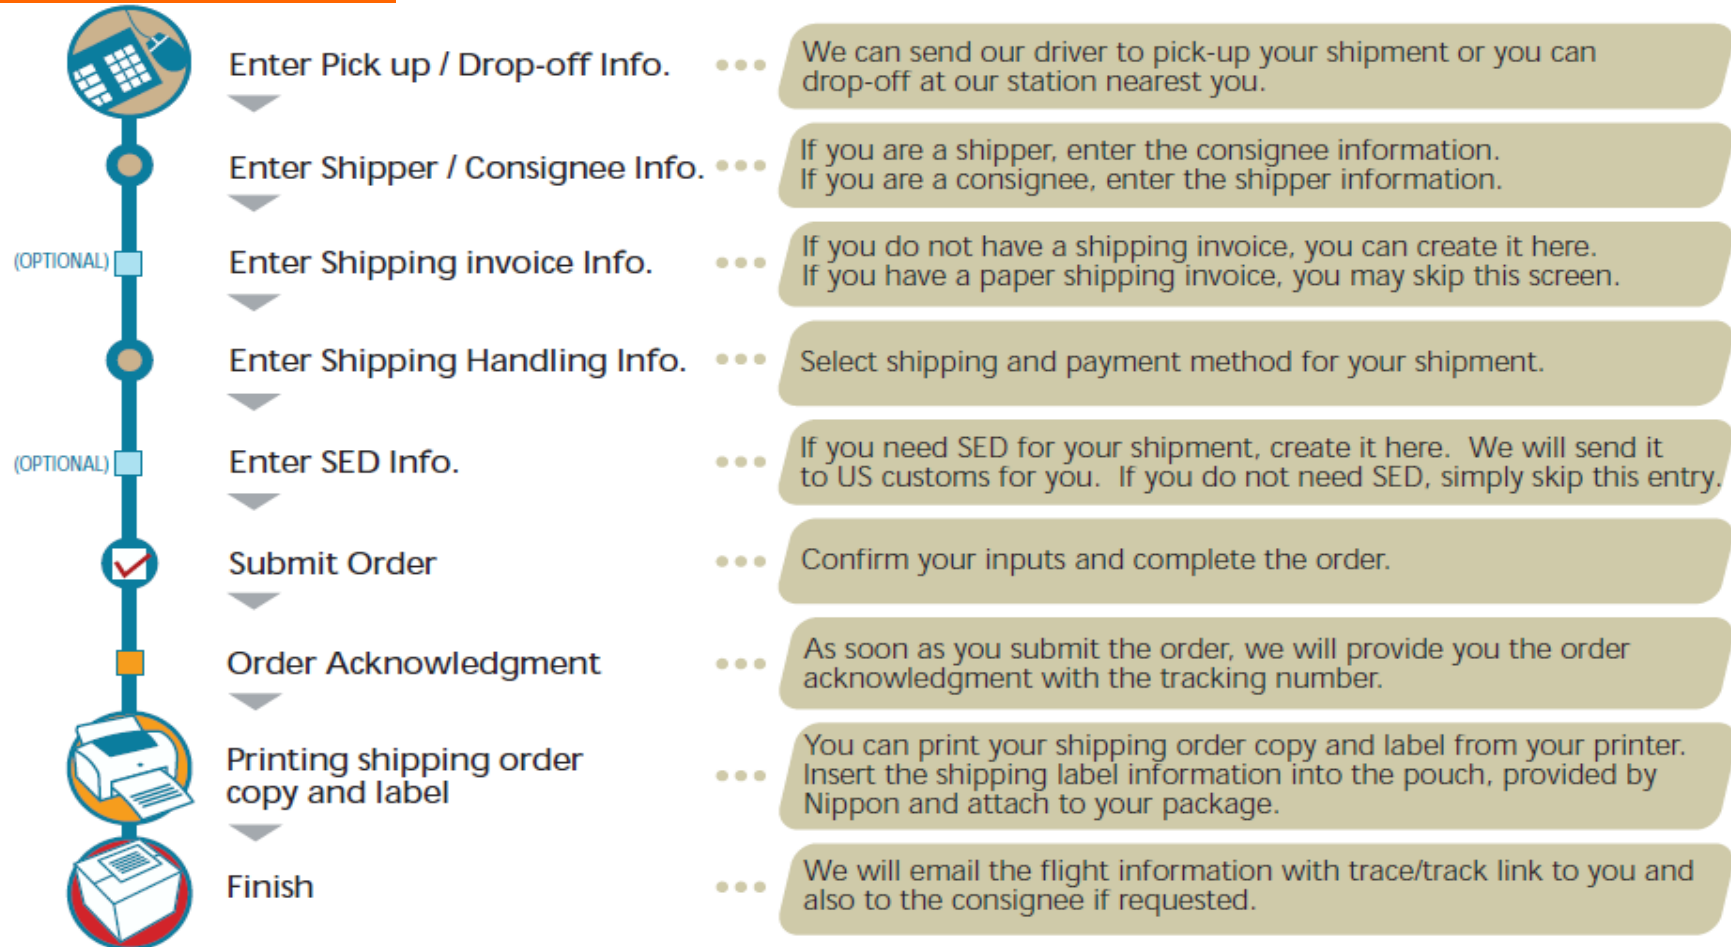

NEU Solutions Cargo Intelligence Export (WEBSLI)

Processing Flow