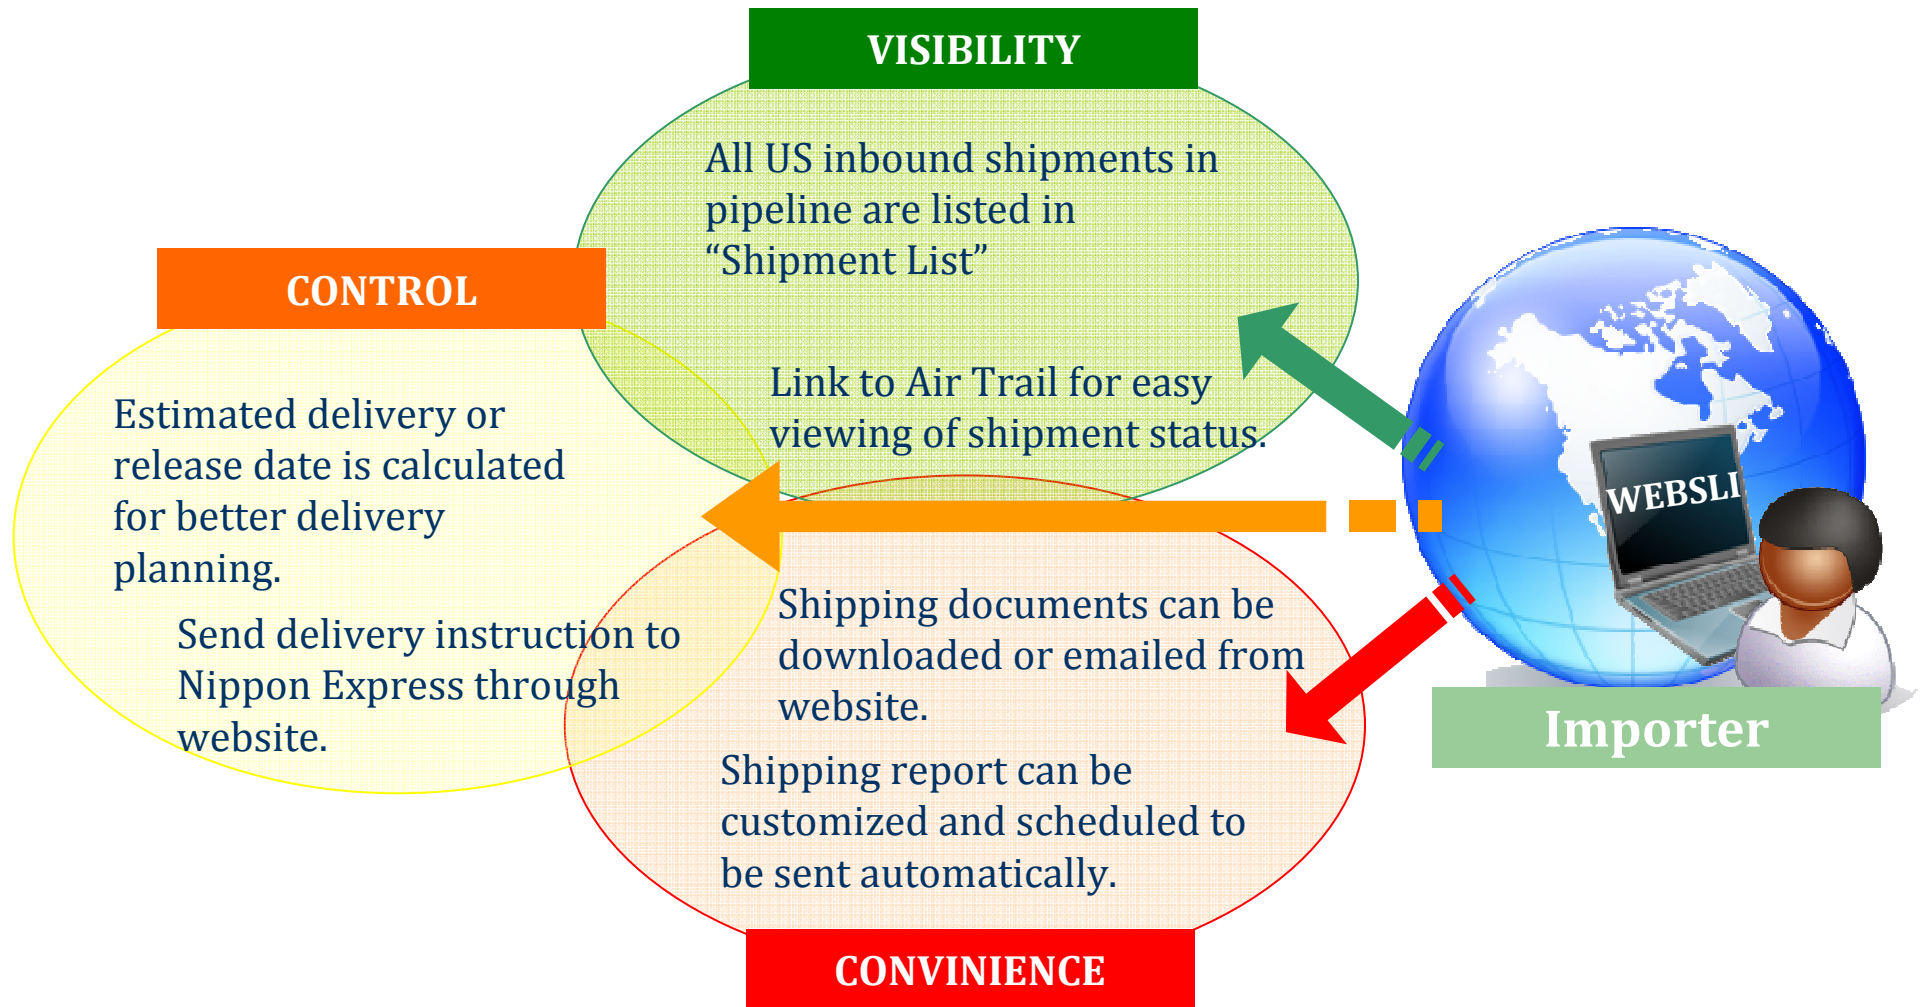

NEU Solutions Cargo Intelligence Import