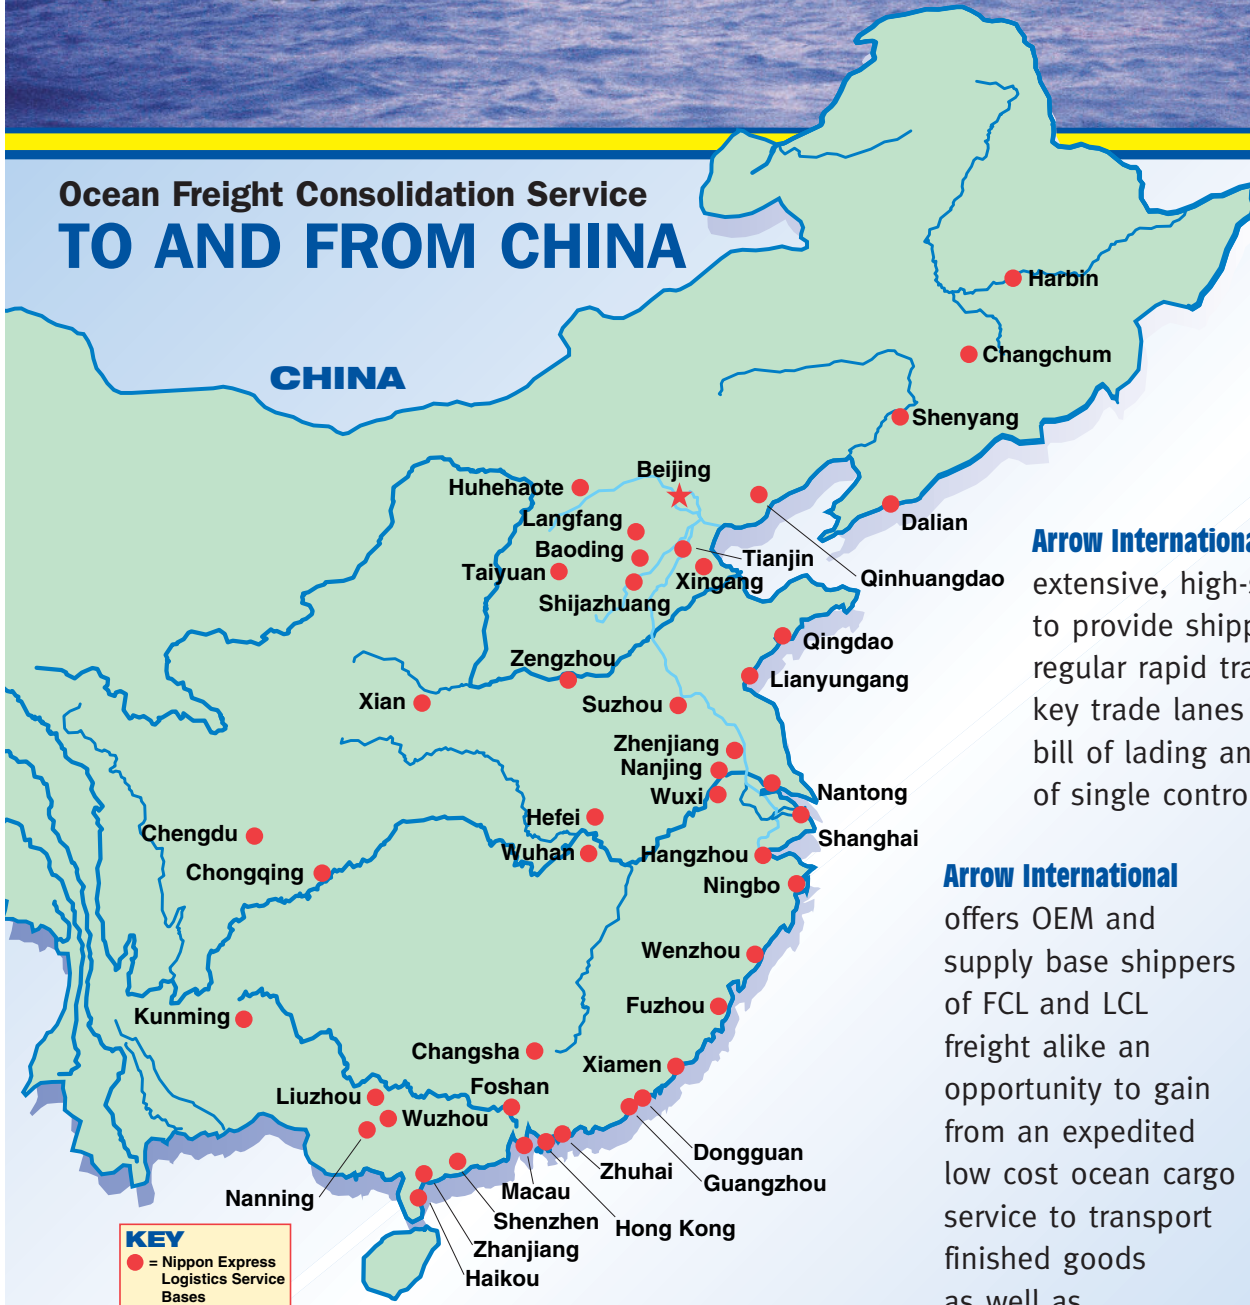

When will you need

our China Network?

With 100 logistics service bases and over 3,000 people in China, we can respond to any need that your supply chain demands.

Ocean Freight Consolidation Service TO AND FROM CHINA

Arrow International presents an extensive, high-speed shipping option to provide shippers and receivers – regular rapid transit services throughout key trade lanes in China under a single bill of lading and with the security of single control.

Arrow International offers OEM and supply base shippers of FCL and LCL freight alike an opportunity to gain from an expedited low cost ocean cargo service to transport finished goods as well as manufactured items.

LEXINGTON

2436-A Over Drive
Lexington, KY 40511
Tel: 859-253-3367

LOS ANGELES

300 Westmont Drive
San Pedro, CA 90731
Tel: 310-241-1600

MIAMI

2900 N.W. 112th Avenue
Doral, FL 33172
Tel: 305-592-6109

MINNEAPOLIS